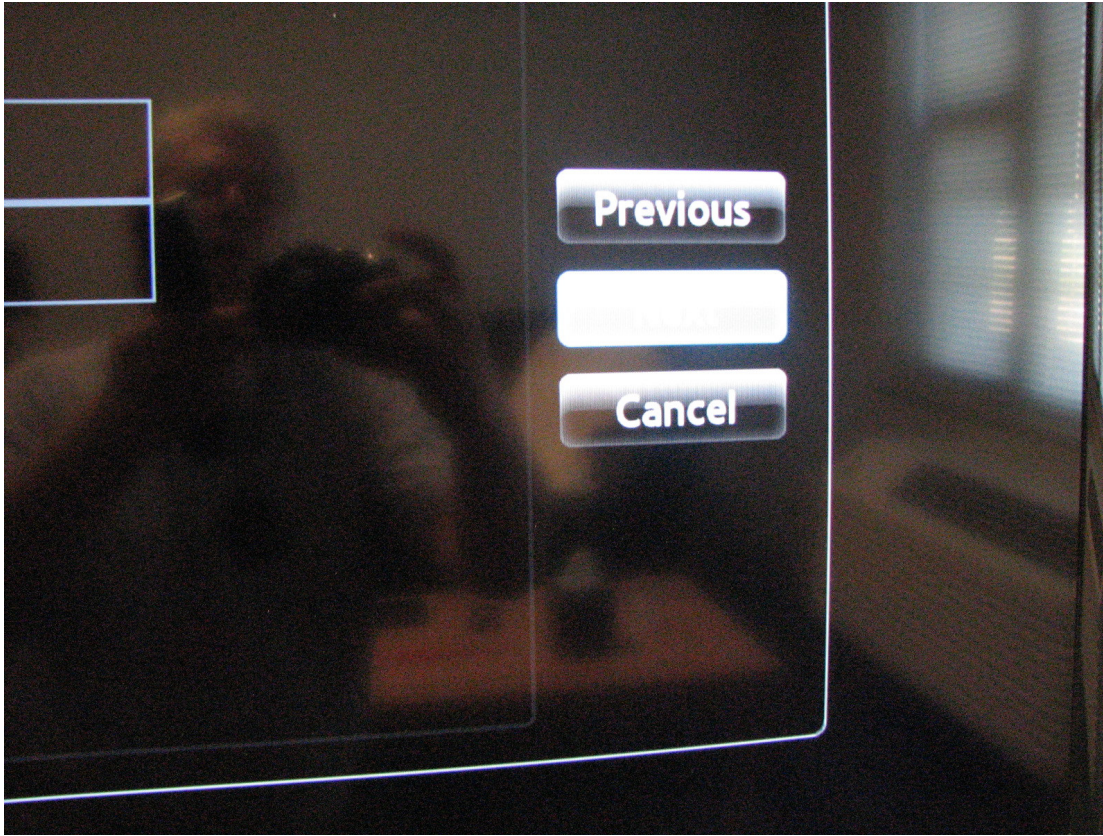

## Tuning TV Channels on Residence Hall TV's

With the TV on, Press the menu button on the TV Remote

Select Channel

Set Antenna to Air, then select Auto Program

Select Antenna – Air

Press the next button

Press the Start button

The TV will begin searching for accessible channels. This will take some time

Once the TV has finished finding channels, exit out of the menu