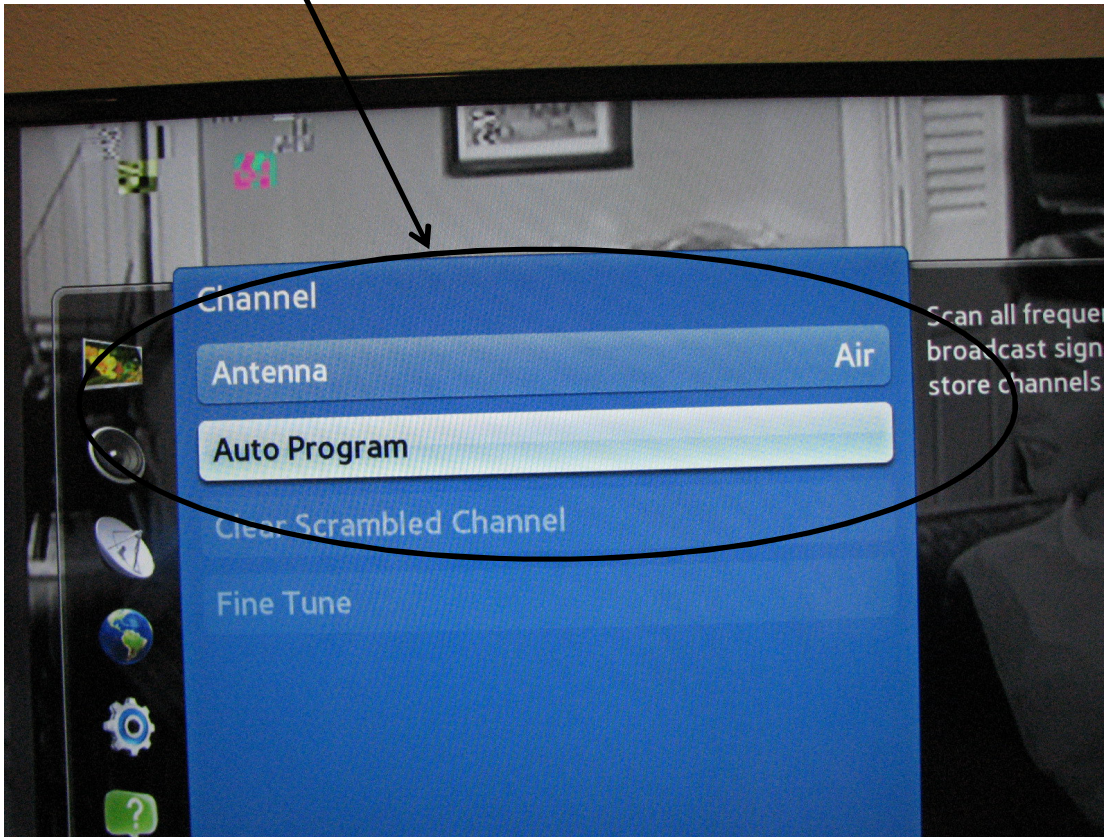

## Tuning TV Channels on Residence Hall TV's

With the TV on, Press the menu button on the TV Remote

Select Channel

Set Antenna to Air, then select Auto Program

Select Antenna – Air

Press the next button

Press the Start button

The TV will begin searching for accessible channels. This will take some time

Once the TV has finished finding channels, exit out of the menu