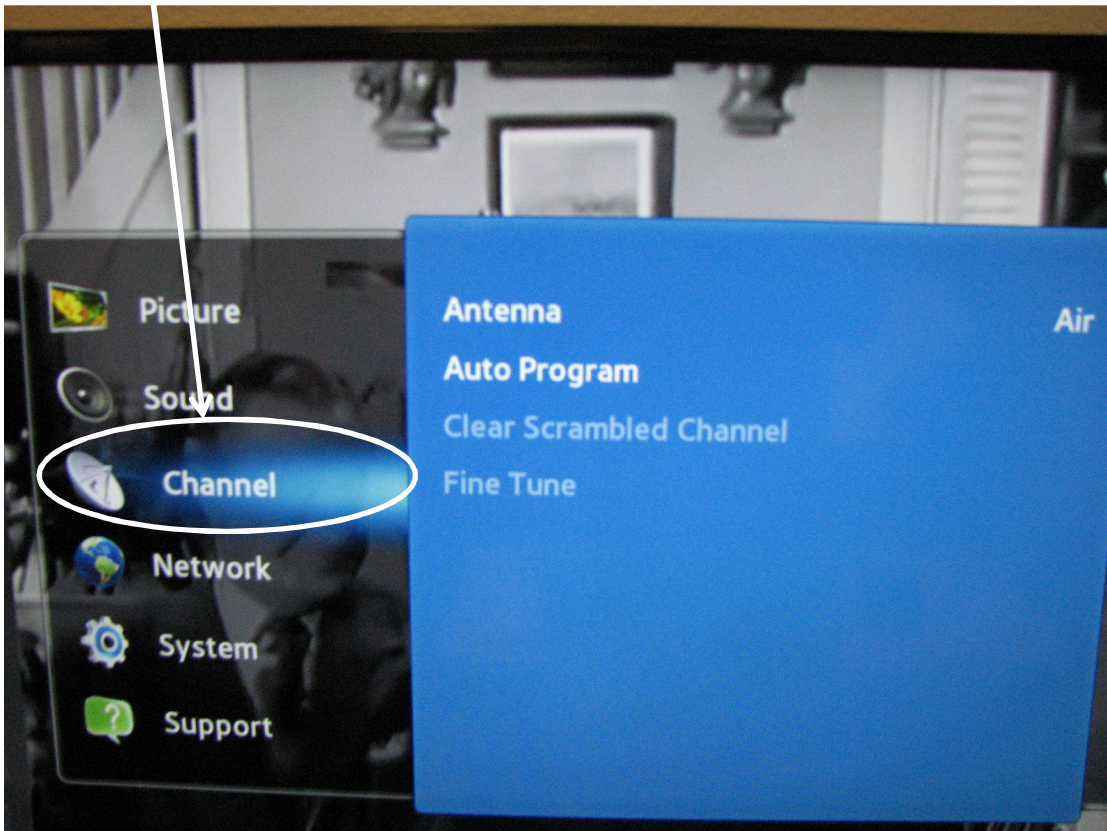

## Tuning TV Channels on Residence Hall TV's

With the TV on, Press the menu button on the TV Remote

Select Channel

Set Antenna to Air, then select Auto Program

Select Antenna – Air

Press the next button

Press the Start button

The TV will begin searching for accessible channels. This will take some time

Once the TV has finished finding channels, exit out of the menu