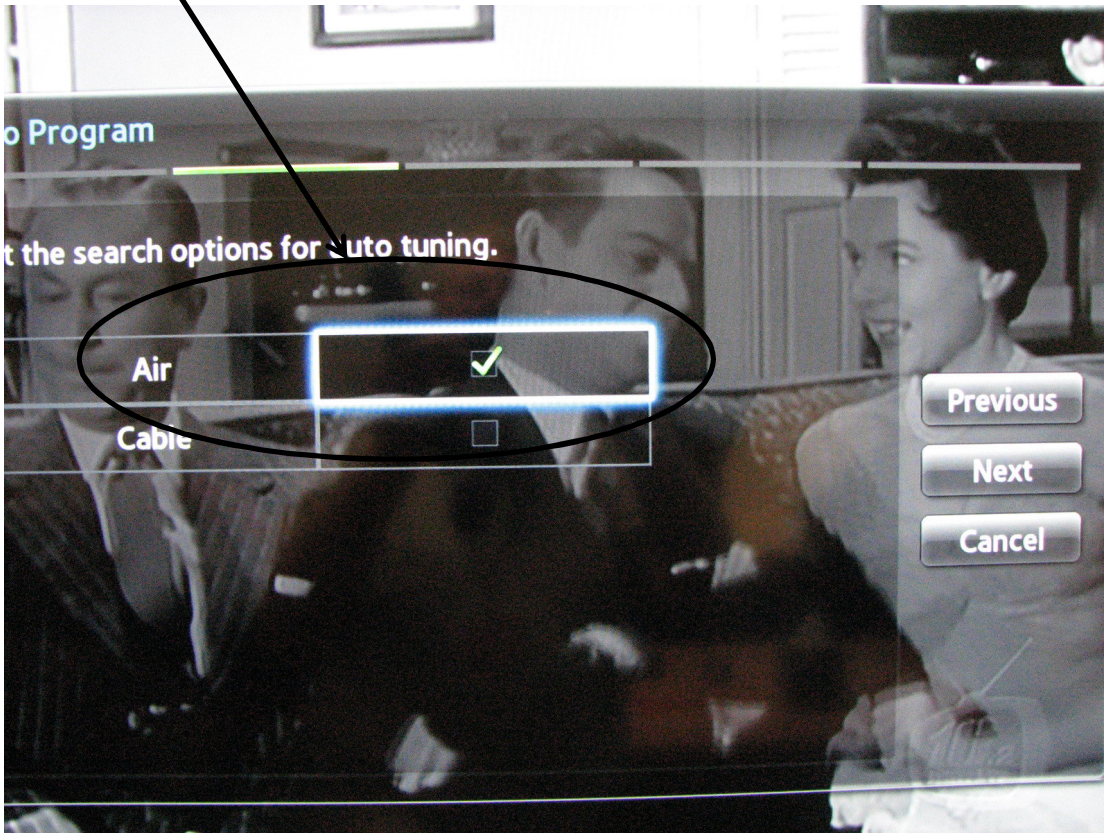

## Tuning TV Channels on Residence Hall TV's

With the TV on, Press the menu button on the TV Remote

Select Channel

Set Antenna to Air, then select Auto Program

Select Antenna – Air

Press the next button

Press the Start button

The TV will begin searching for accessible channels. This will take some time

Once the TV has finished finding channels, exit out of the menu